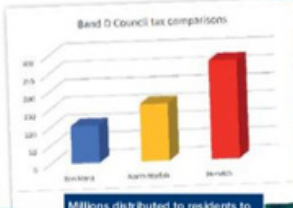

our plan

for an even better Breckland

1

Keeping council tax low

Conservative Councillors work hard to keep council tax low, spending every pound wisely and continuously improving service efficiency where we can.

- ✓ Breckland has the lowest council tax of any district in Norfolk.
- ✓ Strong financial management and careful control of costs.
- ✓ Well-run local services that are effectively delivered for residents.